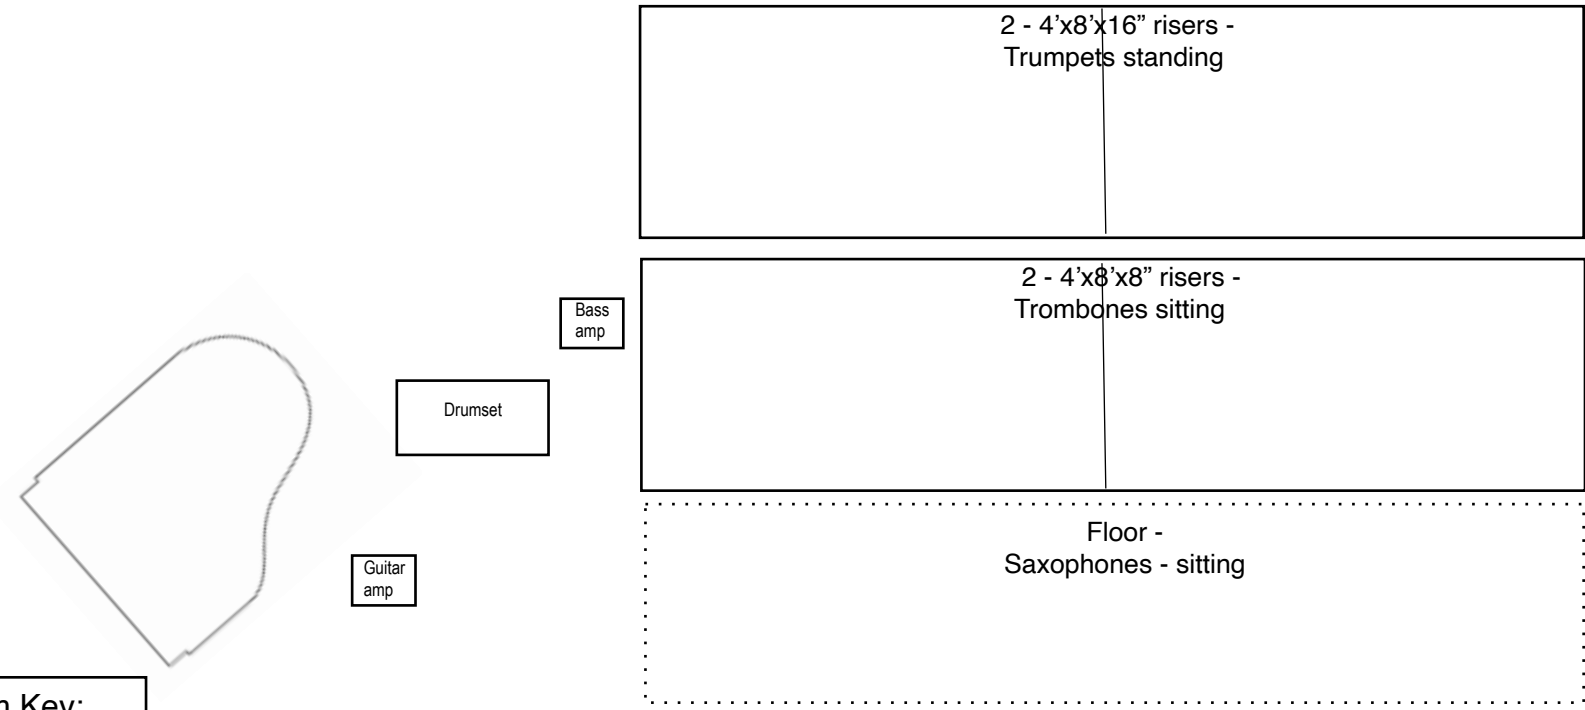

School Name:	Director's Name:
--------------	------------------

STAGE ENTRANCE

STAGE EXIT

Diagram Key:

Chair - X

Stand - □

Microphone - ○

GetJazzED will provide a full backline (piano, guitar/bass amps, drum set with cymbals) in both the warm-up room and on the performance stage. Both will be set up in a standard big band format. Let us know if you are bringing any large items such as marimbas. They can be unloaded directly at the backstage entrance.